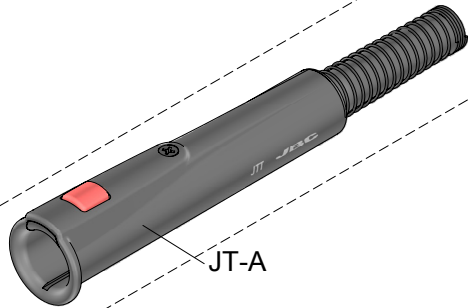

JT

Hot Air Station Without Extractor Desk

Ref.: **JTSE-1QB** 100/120V

JTSE-2QB 230V

SPARE PARTS	
JTU CONTROL UNIT:	
-ENCLOSURES:	
·TOP	0019028
·BOTTOM	0026196
·FRONT	0026199
·BACK	0026195
FOR REF. JTSE-1UA:	
-CIRCUIT	0024361
-SUCTION PUMP	0026338
-HOT AIR PUMP	0018769
FOR REF. JTSE-2UA:	
-CIRCUIT	0024360
-SUCTION PUMP	0026337
-HOT AIR PUMP	0018769

Ref.: **JTSE-1UA** 100/120V FUSE T-8A
JTSE-2UA 230V FUSE T-4A

PH217

PH218

JTU CONTROL UNIT

JT-A

0014107 (230V)
 0014105 (100V, 120V)

JT-T2A (230V)
 JT-T1A (100V, 120V)

JN2020