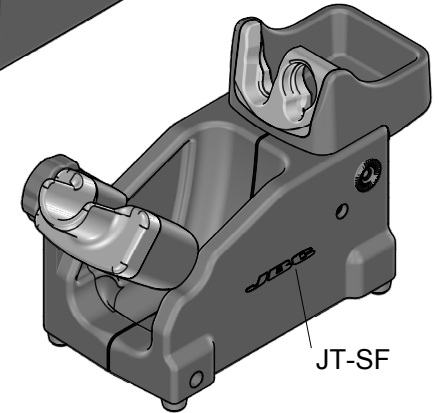

JT

Hot Air Station Without Extractor Desk

Ref.: **JTSE-1QB** 100/120V

JTSE-2QB 230V

SPARE PARTS	
JTU CONTROL UNIT:	
-ENCLOSURES:	
·TOP	0019028
·BOTTOM	0026196
·FRONT	0026199
·BACK	0026195
FOR REF. JTSE-1UA:	
-CIRCUIT	0024361
-SUCTION PUMP	0026338
-HOT AIR PUMP	0018769
FOR REF. JTSE-2UA:	
-CIRCUIT	0024360
-SUCTION PUMP	0026337
-HOT AIR PUMP	0018769

Ref.: **JTSE-1UA** 100/120V FUSE T-8A
JTSE-2UA 230V FUSE T-4A

PH217

PH218

JTU CONTROL UNIT

JT-A

0014107 (230V)
0014105 (100V, 120V)

JT-T2A (230V)
JT-T1A (100V, 120V)

JN2020

JN2012

JN2015

JT-SF